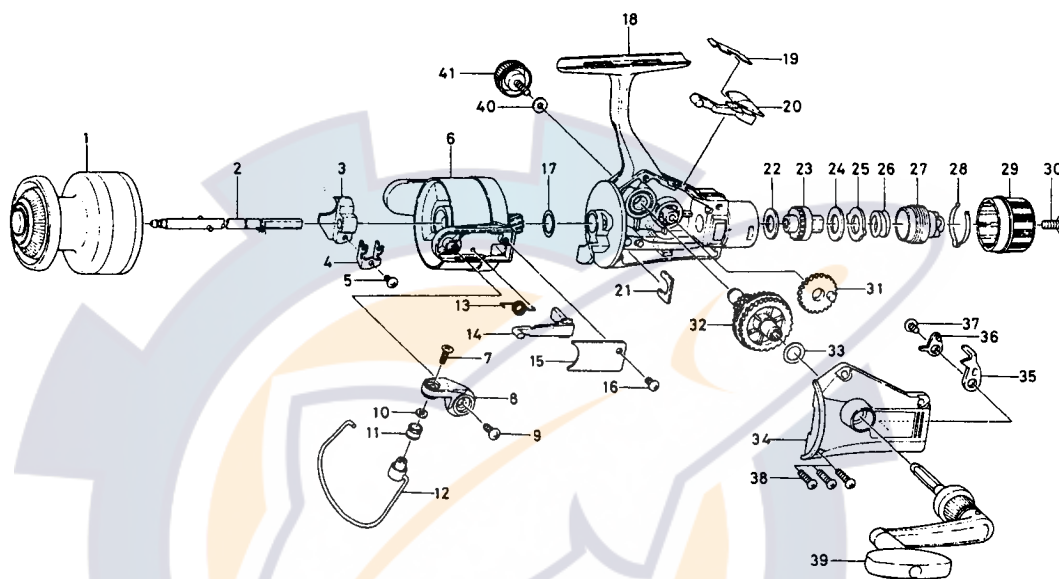

SPINNING REEL J1350/MJ1350/J1300/1308RL

Key No.	Parts No.	Parts Name	Key No.	Parts No.	Parts Name
* 1		Spool	22	B48-9901	Drag washer A
2	B74-8201	Main shaft	23	B74-7401	Click gear
3	B74-8101	Oscillating slider	24	B76-0501	Drag washer B
4	B81-2701	Oscillating slider retainer	25	B49-0102	Eared washer
5	351-1805	Oscillating slider screw	26	141-8721	Drag coil spring
* 6		Rotor	27	B74-7603	Drag screw
7	B67-9304	Line roller screw	28	B74-7701	Drag washer spring
8	B91-6701	Bail arm	29	B74-7801	Drag knob
9	351-6105	Bail arm screw	30	352-1106	Drag knob spring screw
10	B55-4301	Line roller washer	31	413-4501	Oscillating gear
11	250-3921	Line roller	32	B91-7101	Drive gear
12	B91-6901	Bail	33	375-8500	Drive gear washer
13	<u>B91-6501</u>	Bail spring	* 34		Side cover
14	B91-6601	Bail trip lever	35	B92-0101	Anti-reverse pawl
15	B91-6801	Bail spring cover	36	B50-1202	Anti-reverse pawl plate
16	352-0405	Bail spring cover screw	37	351-6105	Anti-reverse pawl screw
17	372-8600	Spool washer	38	351-6410	Side cover screw
* 18		Body	39	B91-9401	Handle
19	B79-0101	Anti-reverse cam spring	40	B92-4901	Handle lock washer
20	B84-8901	Anti-reverse lever	41	B92-5001	Handle screw cap
21	B60-3801	Pinion retainer			

*Order by model and part name due to color change.